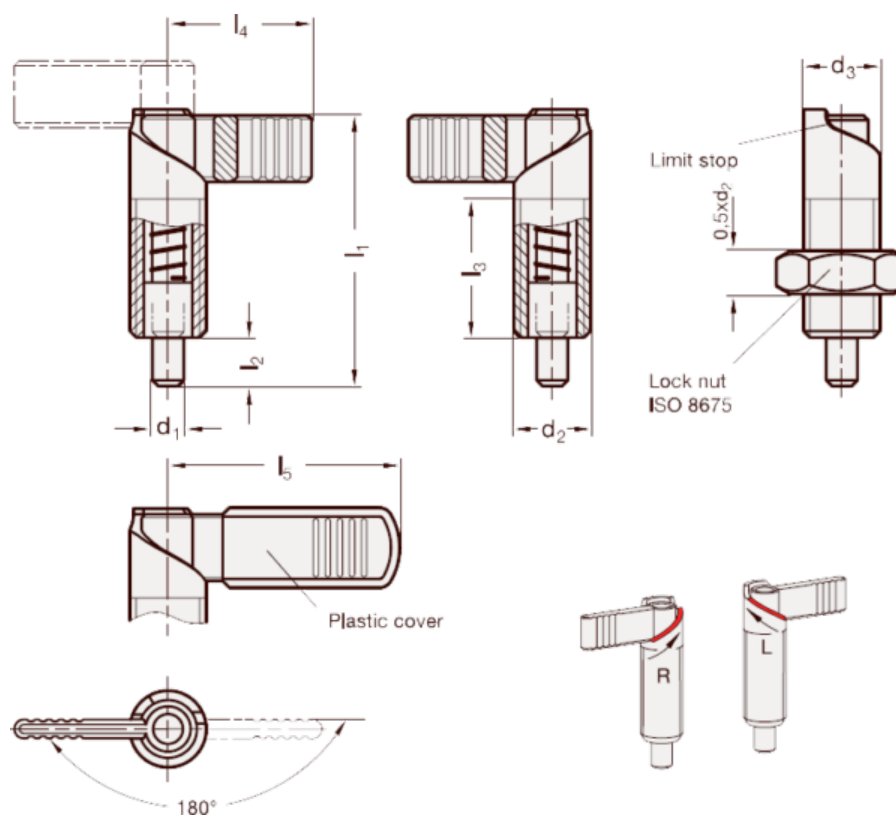

Article number: 2072110M2015LB

Description:

E+G indexing plungers

Note:

GN 721-10-M20x1,5-LB

Measures

d1 = 10
d2 = M20x1.5
d3 = 20
l1 = 69
l2 = 12
l3 = 37
l4 = 37
l5 = 52

Weight in (g) = 133